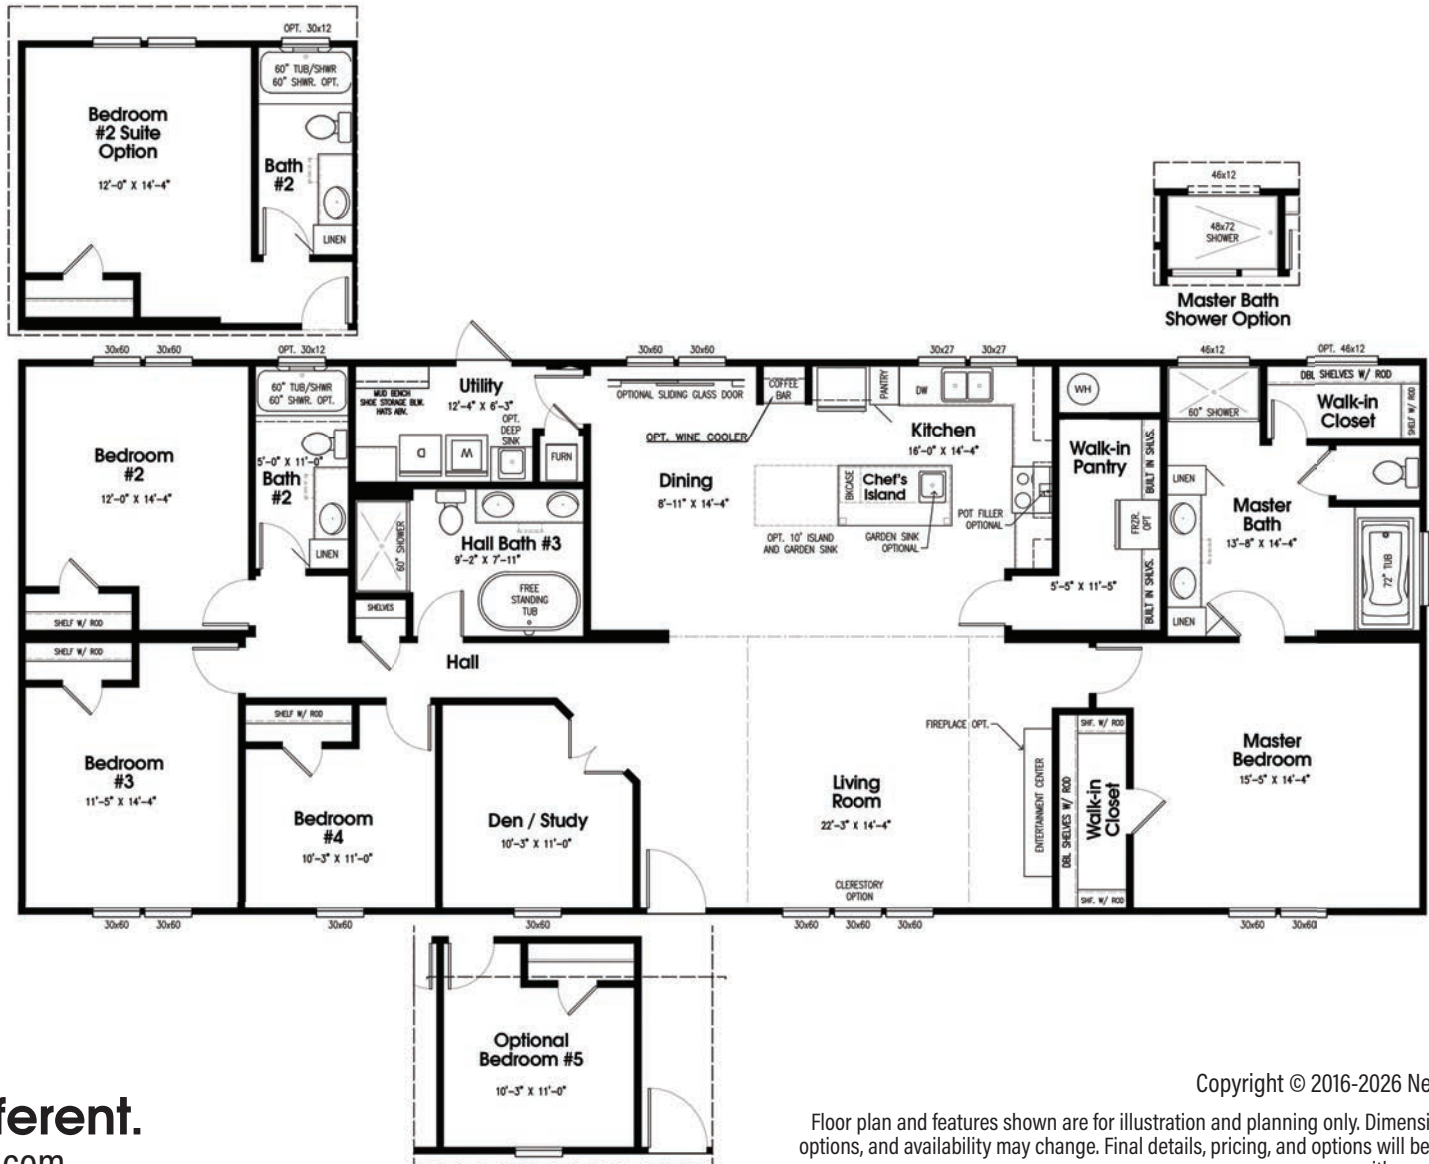

Model # NV-3005

Multi-Section

2280 Sq Feet

32' x 76'

## 4/5 Bedroom 3 Bath

**Just Built Different.**  
[www.newvisionmfg.com](http://www.newvisionmfg.com)

Copyright © 2016-2026 New Vision Manufacturing, LLC.

Floor plan and features shown are for illustration and planning only. Dimensions are nominal; specifications, options, and availability may change. Final details, pricing, and options will be confirmed in your written order with your local New Vision home retailer.

## Exterior Construction

Heavy Duty American Made I-Beam Chasis  
Full-Length Outriggers (28 wides)  
29 Gauge Industrial Metal Roof  
Smart Panel Exterior  
Double-hung Tilt-out Vinyl Thermal-pane Windows  
38x80 Front Steel Door  
36x80 Cottage Rear Door  
Sherwin Williams Paint with Multiple Color Options  
Exterior Eaves  
Rear Exterior GFI Receptacle  
Detachable Hitch

## Interior Construction

2 x 4 Interior Walls 24" O.C.  
2 x 4 Exterior Walls 16" O.C.  
Insulation - R11 Floors/ R11 Walls / R28 Ceiling  
8 ft Flat Textured Ceiling  
Tape & Textured Walls  
Ceiling Air Vents  
Raised Panel, 3-Hinge Interior Doors  
Solid Wood Cabinet Doors  
Vinyl Flooring in Baths, Entryway, Kitchen, Dining, Living Room & Utility  
Tongue and Groove OSB Floor Deck  
Rebond Carpet Pad  
Tack Strip & Carpet Bar  
LED Lighting  
Solid Surface Shelving  
2" Blinds  
Wood-backed Towel Bars & Tissue Holders  
Walk-in Closets  
16oz Vintage Beige Carpet in Master & Guest Bedroom