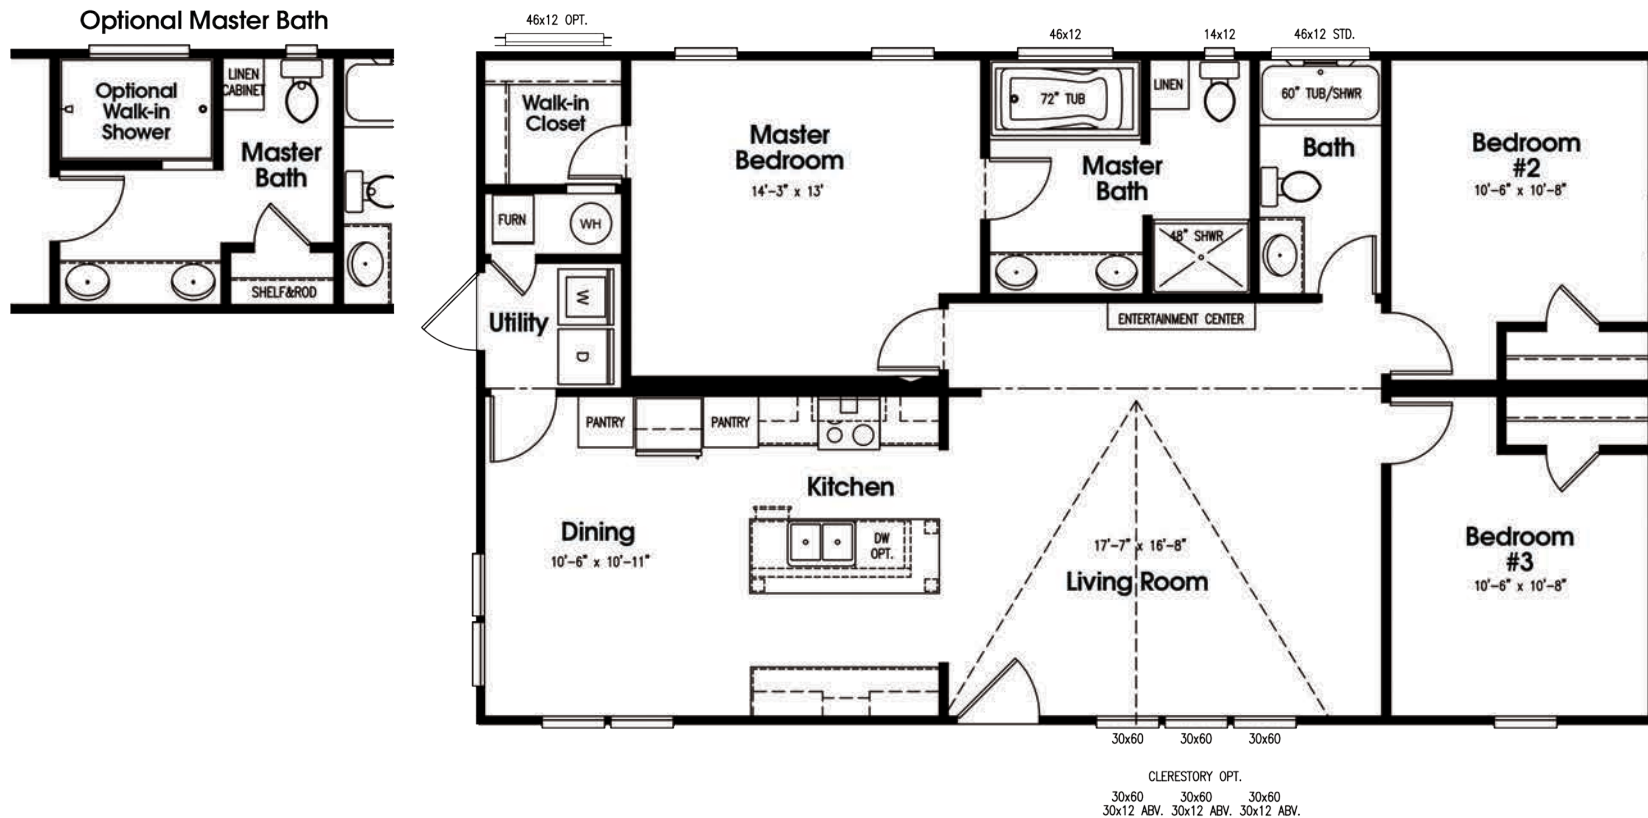

Model # NV-2801

Multi-Section

1312 Sq Feet

28' x 48'

3 Bedroom 2 Bath

Just Built Different.
www.newvisionmfg.com

Copyright © 2016-2025 New Vision Manufacturing, LLC.
Floor plans, specifications, dimensions, standard features, and availability are subject to change without notice. Not all options may be available. Contact your local retailer for current availability and pricing. No warranties or guarantees, express or implied, are made regarding accuracy, completeness, or availability.

Exterior Construction

Heavy Duty American Made I-Beam Chasis

Full-Length Outriggers

29 Gauge Industrial Metal Roof

Smart Panel Exterior

Double-hung Tilt-out Vinyl Thermal-pane Windows

38x80 Front Steel Door

36x80 Cottage Rear Door

Sherwin Williams Paint with Multiple Color Options

Exterior Eaves

Rear Exterior GFI Receptacle

Detachable Hitch

Interior Construction

2 x 4 Interior Walls 24" O.C.

2 x 4 Exterior Walls 16" O.C.

16oz Vintage Beige Carpet in Master & Guest Bedroom

Plumbing & Electrical

200 AMP Service

A.C. Ready Furnace

40-Gallon Water Heater

Plumbed & Wired for Washer & Dryer

Plumbing Access Panels

Fiberglass Showers & Tubs