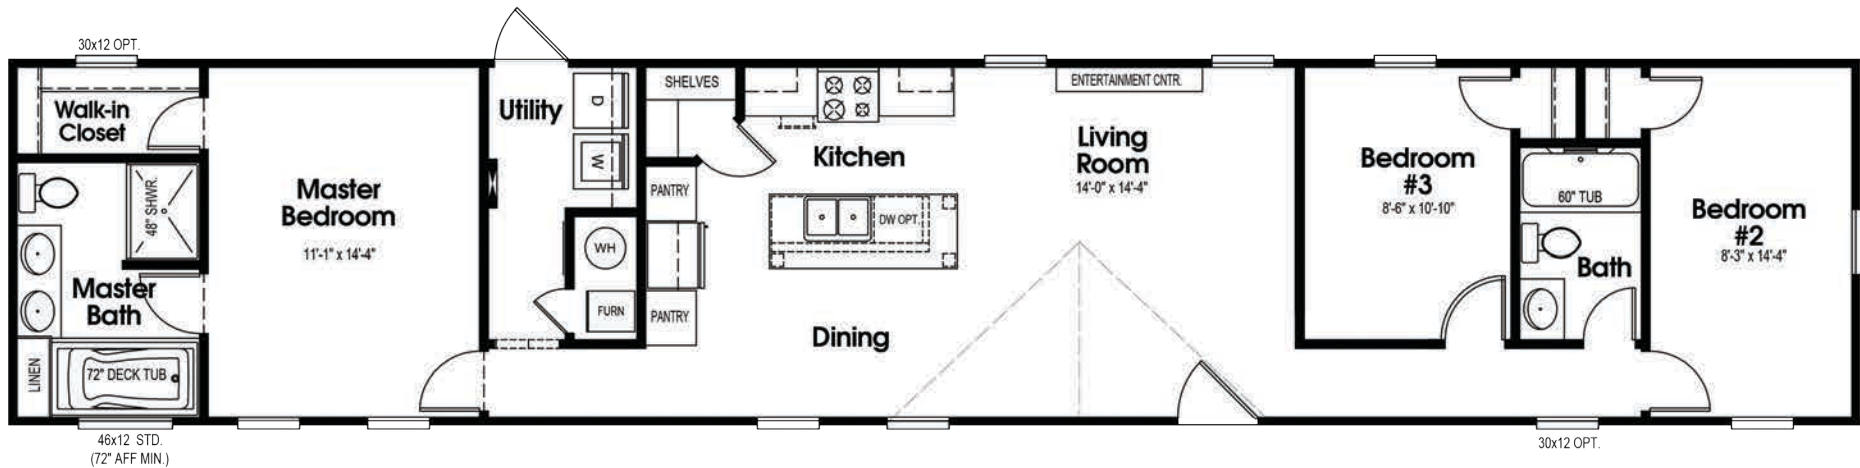

Model # NV-1001

Single-Section

1140 Sq Feet

16' x 76'

3 Bedroom 2 Bath

Just Built Different.
www.newvisionmfg.com

Copyright © 2016-2025 New Vision Manufacturing, LLC.

Floor plans, specifications, dimensions, standard features, and availability are subject to change without notice. Not all options may be available. Contact your local retailer for current availability and pricing. No warranties or guarantees, express or implied, are made regarding accuracy, completeness, or availability.

Exterior Construction

Heavy Duty American Made I-Beam Chasis

Full-Length Outriggers

29 Gauge Industrial Metal Roof

Smart Panel Exterior

Double-hung Tilt-out Vinyl Thermal-pane Windows

38x80 Front Steel Door

36x80 Cottage Rear Door

Sherwin Williams Paint with Multiple Color Options

Exterior Eaves

Rear Exterior GFI Receptacle

Detachable Hitch

Interior Construction

2 x 4 Interior Walls 24" O.C.

2 x 4 Exterior Walls 16" O.C.

16oz Vintage Beige Carpet in Master & Guest Bedroom

Plumbing & Electrical

200 AMP Service

A.C. Ready Furnace

40-Gallon Water Heater

Plumbed & Wired for Washer & Dryer

Plumbing Access Panels

Fiberglass Showers & Tubs