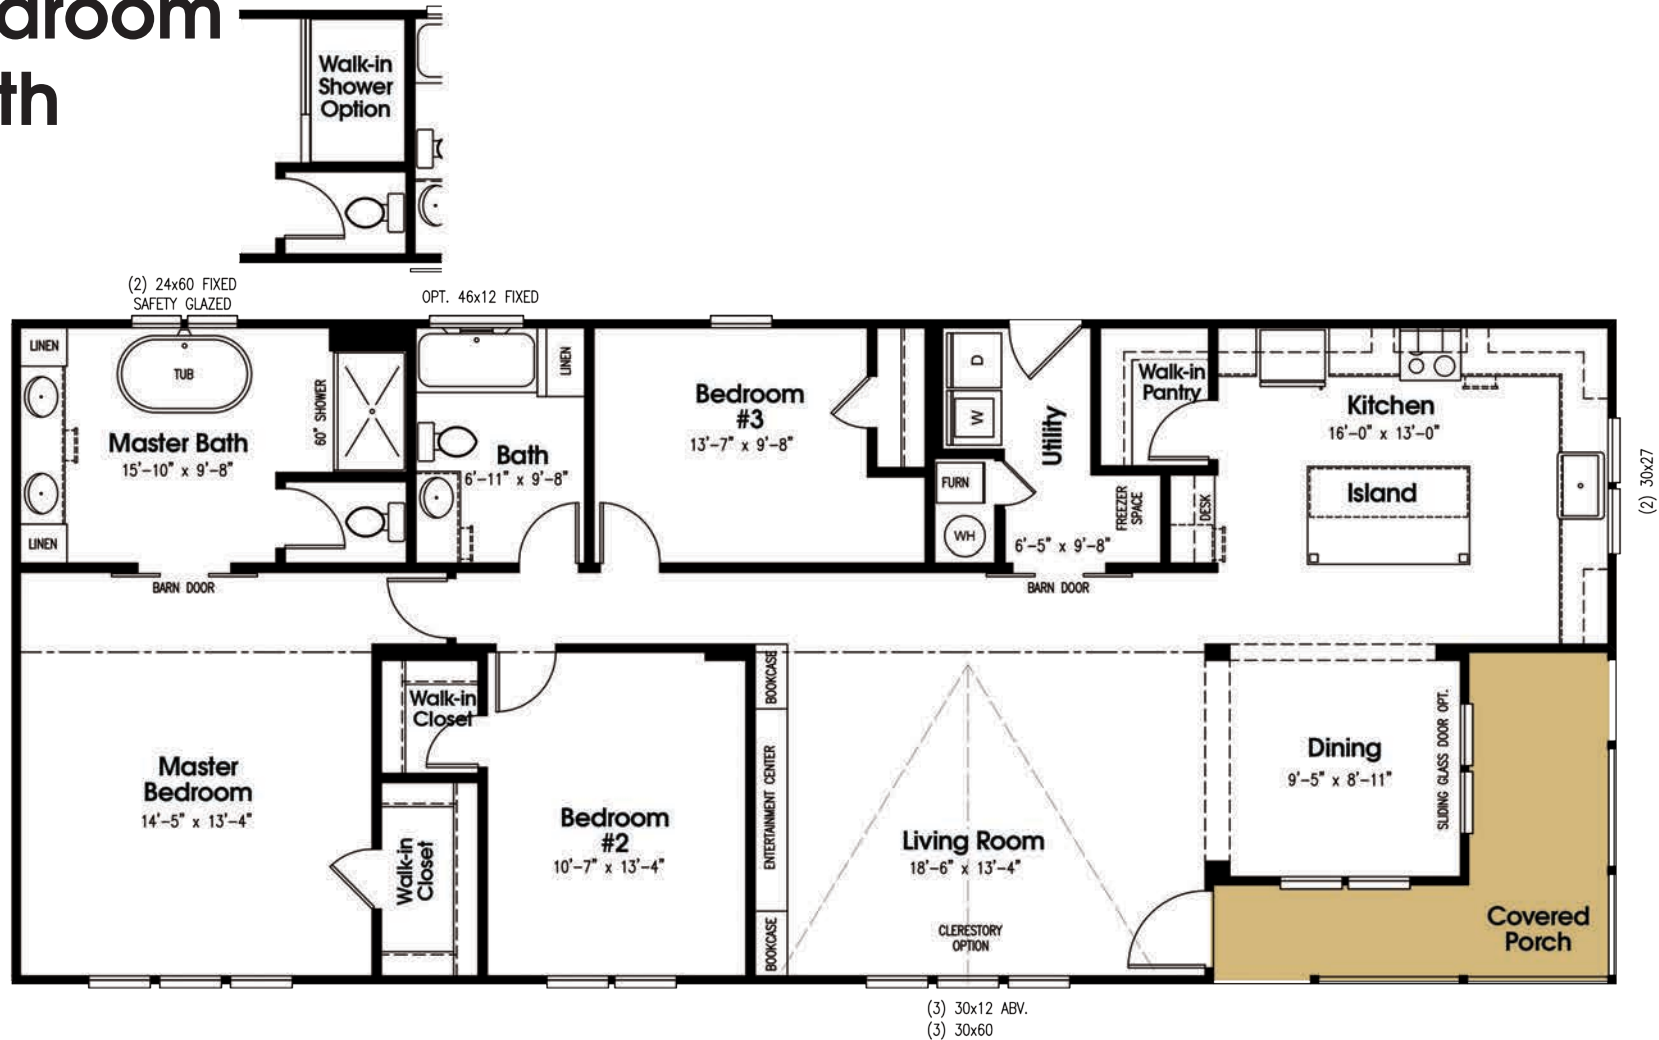

Model # NV-2806

Multi-Section

1804 Sq Feet

28' x 66'

3 Bedroom
2 Bath

Just Built Different.
www.newvisionmfg.com

Copyright © 2016-2025 New Vision Manufacturing, LLC.

Floor plans, specifications, dimensions, standard features, and availability are subject to change without notice. Not all options may be available. Contact your local retailer for current availability and pricing. No warranties or guarantees, express or implied, are made regarding accuracy, completeness, or availability.

Exterior Construction

Heavy Duty American Made I-Beam Chasis

Full-Length Outriggers

29 Gauge Industrial Metal Roof

Smart Panel Exterior

Double-hung Tilt-out Vinyl Thermal-pane Windows

38x80 Front Steel Door

36x80 Cottage Rear Door

Sherwin Williams Paint with Multiple Color Options

Exterior Eaves

Rear Exterior GFI Receptacle

Detachable Hitch

Interior Construction

2 x 4 Interior Walls 24" O.C.

2 x 4 Exterior Walls 16" O.C.

16oz Vintage Beige Carpet in Master & Guest Bedroom

Plumbing & Electrical

200 AMP Service

A.C. Ready Furnace

40-Gallon Water Heater

Plumbed & Wired for Washer & Dryer

Plumbing Access Panels

Fiberglass Showers & Tubs