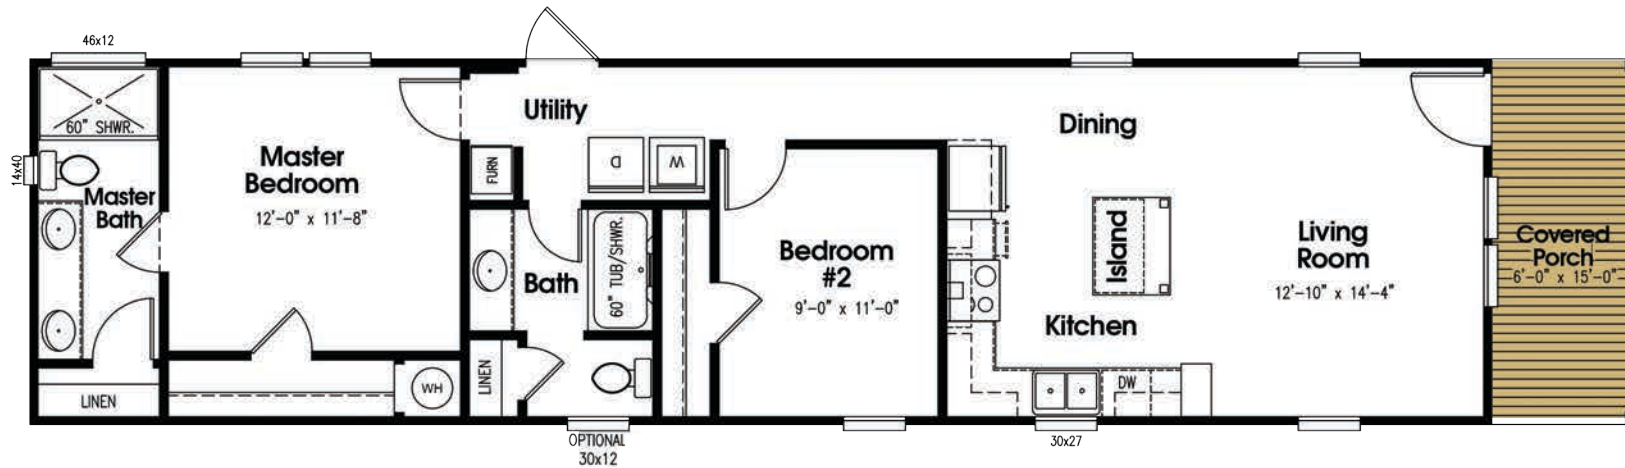

Model # NV-1005

Single-Section

990 Sq Feet

16' x 66'

2 Bedroom
2 Bath

Just Built Different.
www.newvisionmfg.com

Copyright © 2016-2026 New Vision Manufacturing, LLC.
Floor plans, specifications, dimensions, standard features, and availability are subject to change without notice. Not all options may be available. Contact your local retailer for current availability and pricing. No warranties or guarantees, express or implied, are made regarding accuracy, completeness, or availability.

Exterior Construction

Heavy Duty American Made I-Beam Chasis

Full-Length Outriggers

29 Gauge Industrial Metal Roof

Smart Panel Exterior

Double-hung Tilt-out Vinyl Thermal-pane Windows

38x80 Front Steel Door

36x80 Cottage Rear Door

Sherwin Williams Paint with Multiple Color Options

Exterior Eaves

Rear Exterior GFI Receptacle

Detachable Hitch

Interior Construction

2 x 4 Interior Walls 24" O.C.

2 x 4 Exterior Walls 16" O.C.

16oz Vintage Beige Carpet in Master & Guest Bedroom

Plumbing & Electrical

200 AMP Service

A.C. Ready Furnace

40-Gallon Water Heater

Plumbed & Wired for Washer & Dryer

Plumbing Access Panels

Fiberglass Showers & Tubs