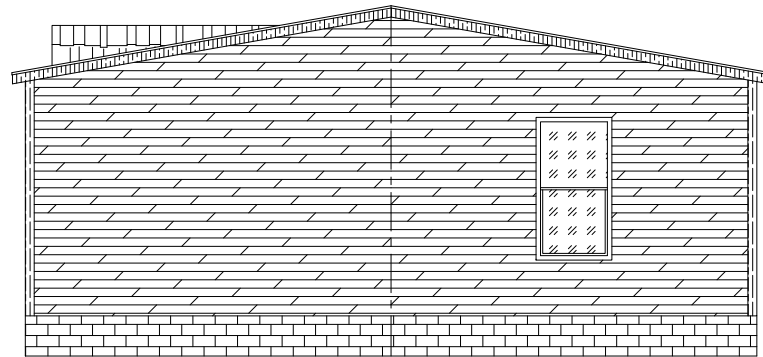

FRONT SIDE ELEVATIONS

LEFT SIDE ELEVATION

RIGHT SIDE ELEVATION

REAR SIDE ELEVATION

NEW VISION MANUFACTURING, LLC  
1110 N Industrial RD  
Madill, OK 73466

DATE:  
04/19/2019

MODEL:  
NV-2801 AVALOS

TITLE:

ELEVATIONS

DWG #:  
NV-2801 ELEVATIONS

SCALE:

DRAWN BY:  
MAXWELL W.

| REF # | DESCRIPTION |
|-------|-------------|
|       |             |

| DATE |
|------|
|      |

| REVISED BY: |
|-------------|
|             |