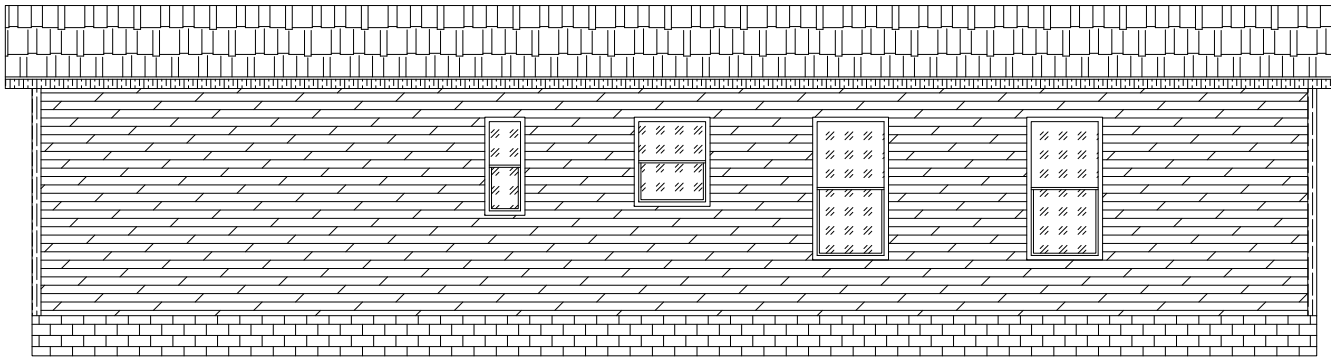

FRONT SIDE ELEVATIONS

LEFT SIDE ELEVATION

RIGHT SIDE ELEVATION

REAR SIDE ELEVATION

NEW VISION MANUFACTURING, LLC  
1110 N Industrial RD  
Madill, OK 73466

DATE:  
04/19/2019

MODEL:  
NV-2801 AVALOS

TITLE:

ELEVATIONS

DWG #:  
NV-2801 ELEVATIONS

SCALE:

DRAWN BY:  
MAXWELL W.

| REF # | DESCRIPTION |
|-------|-------------|
|       |             |

| DATE |
|------|
|      |

| REVISED BY: |
|-------------|
|             |