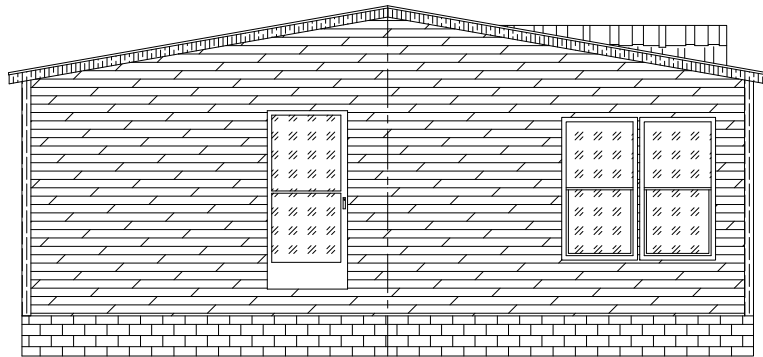

FRONT SIDE ELEVATIONS

LEFT SIDE ELEVATION

RIGHT SIDE ELEVATION

REAR SIDE ELEVATION

NEW VISION MANUFACTURING, LLC  
1110 N Industrial RD  
Madill, OK 73466

DATE:  
04/19/2019

MODEL:  
NV-2801 AVALOS

TITLE:

ELEVATIONS

DWG #:  
NV-2801 ELEVATIONS

SCALE:

DRAWN BY:  
MAXWELL W.

| REF # | DESCRIPTION |
|-------|-------------|
|       |             |

| DATE |
|------|
|      |

| REVISED BY: |
|-------------|
|             |