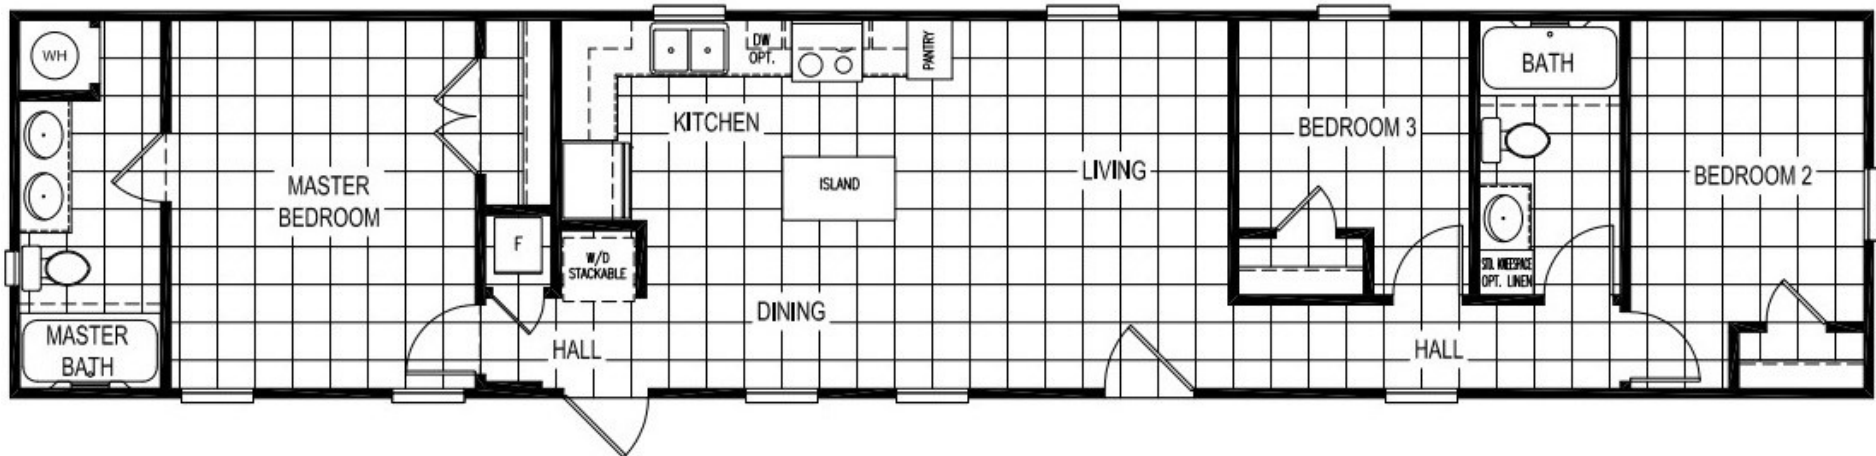

THE BRIAN

14' x 66' - 3 Bedroom / 2 Bathroom

www.newvisionmfg.com

STANDARD FEATURES

- ◆ **Metal Roof (R-Panel)**
- ◆ **2X4 Interior & Exterior Walls**
- ◆ **Solid Wood Cabinet Doors/Drawers**
- ◆ **Smart Board Siding**
- ◆ **11-11-28 Insulation**
- ◆ **Ceramic Lavatories**
- ◆ **42" Overhead Cabinets**
- ◆ **Thermal Pane Windows**
- ◆ **8' Flat Textured Ceilings**
- ◆ **Elongated Toilets**
- ◆ **Heavy Duty I-Beam Frame**
- ◆ **Recessed LED Lighting**
- ◆ **Fiberglass Tubs/Showers**
- ◆ **Insulated Duct Work**

POPULAR OPTIONS

- ◆ **2X6 Exterior Walls (R-19 Insulation)**
- ◆ **Tape, Textured & Painted Walls**
- ◆ **Stainless Steel Appliances**
- ◆ **22-19-28 Insulation**
- ◆ **Lino Throughout**
- ◆ **Window Awnings**
- ◆ **Ceiling Beams**