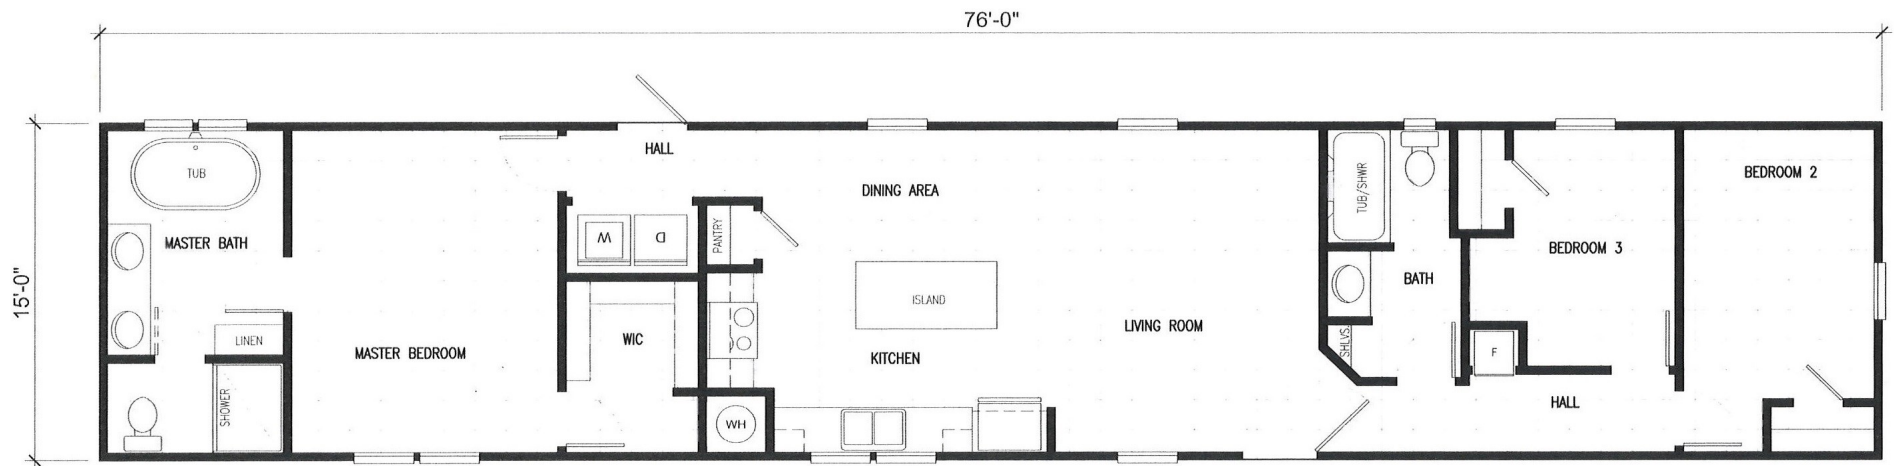

THE DECLARATION

16' x 76' - 3 Bedroom / 2 Bathroom

www.newvisionmfg.com

STANDARD FEATURES

- ◆ **Metal Roof (R-Panel)**
- ◆ **2X4 Interior & Exterior Walls**
- ◆ **Solid Wood Cabinet Doors/Drawers**
- ◆ **Smart Board Siding**
- ◆ **11-11-28 Insulation**
- ◆ **Ceramic Lavatories**
- ◆ **42" Overhead Cabinets**
- ◆ **Thermal Pane Windows**
- ◆ **8' Flat Textured Ceilings**
- ◆ **Elongated Toilets**
- ◆ **Heavy Duty I-Beam Frame**
- ◆ **Recessed LED Lighting**
- ◆ **Fiberglass Tubs/Showers**
- ◆ **Insulated Duct Work**

POPULAR OPTIONS

- ◆ **2X6 Exterior Walls (R-19 Insulation)**
- ◆ **Tape, Textured & Painted Walls**
- ◆ **Stainless Steel Appliances**
- ◆ **22-19-28 Insulation**
- ◆ **Lino Throughout**
- ◆ **Window Awnings**
- ◆ **Ceiling Beams**