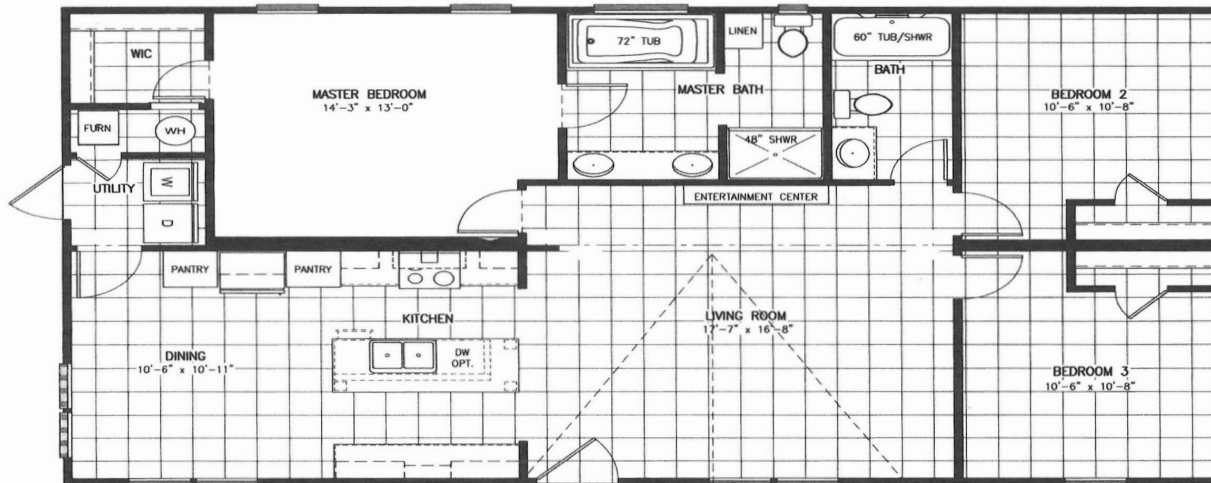

# THE FIESTA

28'x 48' - 3 Bedroom / 2 Bathroom

[www.newvisionmfg.com](http://www.newvisionmfg.com)

MASTER BATH  
OPT.

## STANDARD FEATURES

- ◆ Metal Roof (R-Panel)
- ◆ 2X4 Interior & Exterior Walls
- ◆ Solid Wood Cabinet Doors/Drawers
- ◆ Smart Board Siding
- ◆ 11-11-28 Insulation
- ◆ Ceramic Lavatories
- ◆ 42" Overhead Cabinets
- ◆ Thermal Pane Windows
- ◆ 8' Flat Textured Ceilings
- ◆ Elongated Toilets
- ◆ Heavy Duty I-Beam Frame
- ◆ Recessed LED Lighting
- ◆ Fiberglass Tubs/Showers
- ◆ Insulated Duct Work