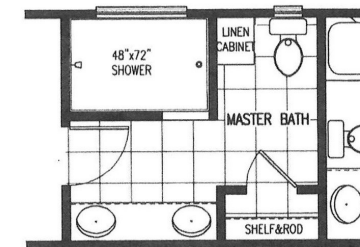

# THE FIESTA

28'x 48' - 3 Bedroom / 2 Bathroom

[www.newvisionmfg.com](http://www.newvisionmfg.com)

MASTER BATH  
OPT.

## STANDARD FEATURES

- ◆ Metal Roof (R-Panel)
- ◆ 2X4 Interior & Exterior Walls
- ◆ Solid Wood Cabinet Doors/Drawers
- ◆ Smart Board Siding
- ◆ 11-11-28 Insulation
- ◆ Ceramic Lavatories
- ◆ 42" Overhead Cabinets
- ◆ Thermal Pane Windows
- ◆ 8' Flat Textured Ceilings
- ◆ Elongated Toilets
- ◆ Heavy Duty I-Beam Frame
- ◆ Recessed LED Lighting
- ◆ Fiberglass Tubs/Showers
- ◆ Insulated Duct Work