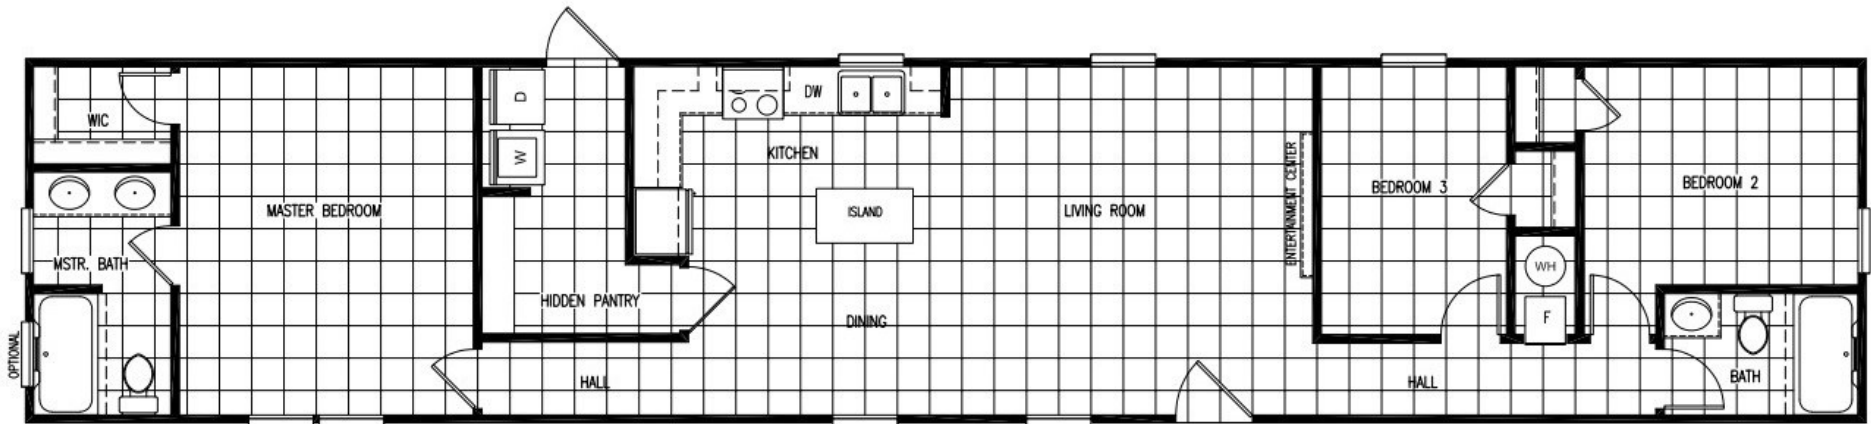

# THE McRae

16' x 76' - 3 Bedroom / 2 Bathroom

[www.newvisionmfg.com](http://www.newvisionmfg.com)

## STANDARD FEATURES

- ◆ Metal Roof (R-Panel)
- ◆ 2X4 Interior & Exterior Walls
- ◆ Solid Wood Cabinet Doors/Drawers
- ◆ Smart Board Siding
- ◆ 11-11-28 Insulation
- ◆ Ceramic Lavatories
- ◆ 42" Overhead Cabinets
- ◆ Thermal Pane Windows
- ◆ 8' Flat Textured Ceilings
- ◆ Elongated Toilets
- ◆ Heavy Duty I-Beam Frame
- ◆ Recessed LED Lighting
- ◆ Fiberglass Tubs/Showers
- ◆ Insulated Duct Work